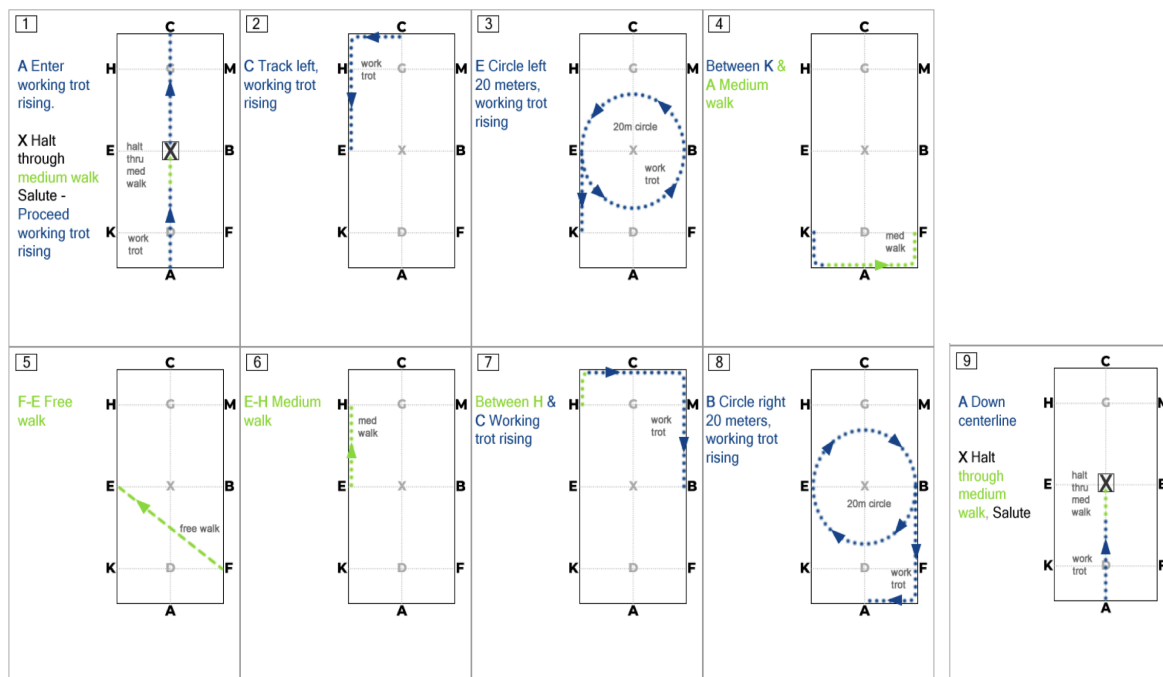

## Dressage: Pattern 2

### Pattern 2

- 1- A Enter, Working Trot Rising  
X Halt Through Medium Walk Salute, Proceed Working Trot Rising
- 2- C Track Left, Working Trot Rising
- 3- E Circle Left 20 Meters, Working Trot Rising
- 4- Between K & A Medium Walk
- 5- F-E Free Walk
- 6- E-H Medium Walk
- 7- Between H&C Working Trot Rising
- 8- B Circle Right 20 Meters, Working Trot Rising
- 9- A Down Centerline  
X Halt Smile